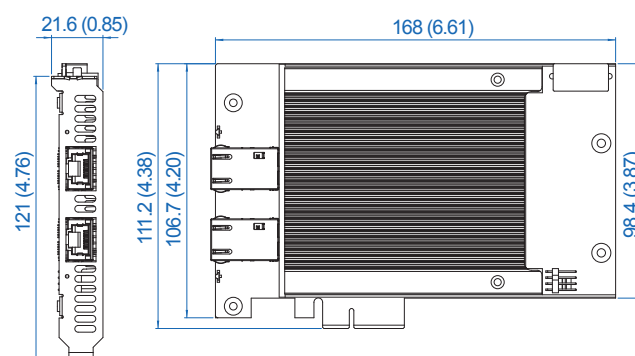

Dimensions & Drawing

Unit : mm (inch)

* The rights of all brand names, product names and trademarks belong to their respective owners.
Copyright © 2020 Vecow Co., Ltd. All rights reserved.