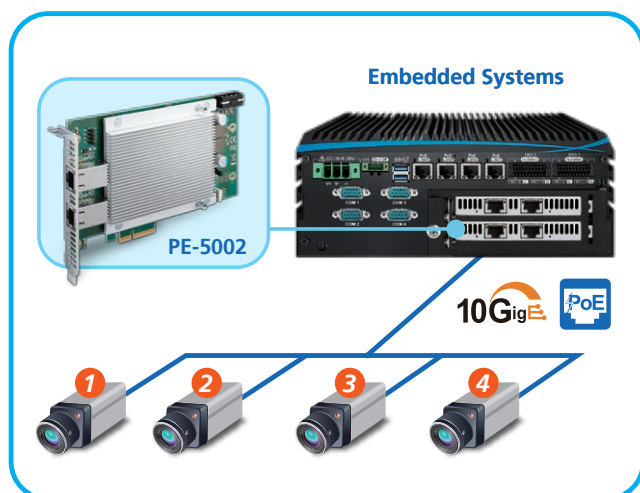

Applications

Specifications

Ethernet

Interface	PCI Express x4
Controller	Intel® Ethernet Controller X550-AT2
Controller Qty	1
Data Rate	10Gbps/*5Gbps/*2.5Gbps/1Gbps/100Mbps (*Linux only)
Number of Port	2
Jumbo Frame	Up to 15.5KB supported
Link Aggregation (LAG)	Present
PoE Standard	IEEE 802.3at compliant

Power Requirement

Output	- 2 RJ45 Connector - 2 LED for PoE On/Off Mode - Up to 25.5W Power Output at 48V DC per port
Power Connector	1 4-pin 12V Power Connector

Mechanical

Dimension (W x L)	168mm x 111mm (6.6" x 4.4")
Bracket	Full height

Software Support

OS	Windows 10, Windows 8.1, Windows 7, Linux

Environment

Operating Temperature	-25°C to 60°C with air flow (-40°F to 140°F)
Storage Temperature	-40°C to 85°C (-40°F to 185°F)
Humidity	5% to 95% Humidity, non-condensing
Relative Humidity	95% @ 60°C
EMC	CE, FCC

Order Information

Model	Description
PE-5002	Intel® X550-AT2 2-CH PCI Express Card with 10GigE PoE*