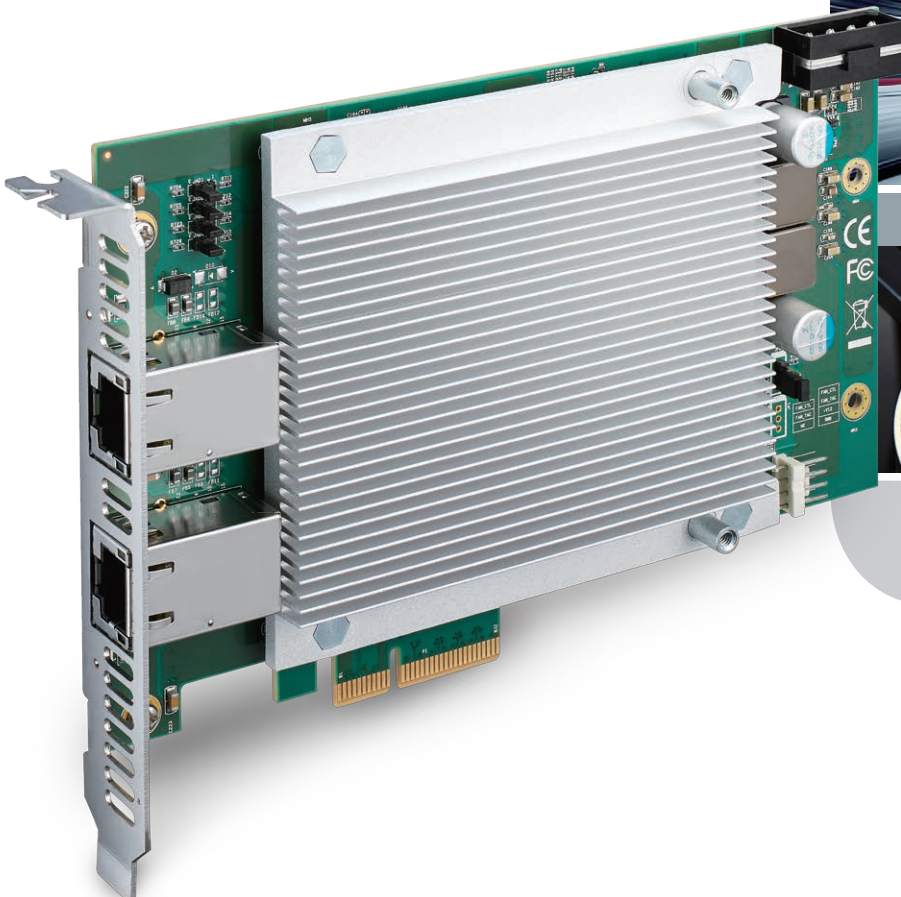

# PE-5002

Intel® X550-AT2 10GigE PoE+ PCI Express Expansion Card

10GigE

- Intel® X550-AT2 10GBASE-T Ethernet Controller supports 2-port independent 10GigE LAN, up to 10Gbps data rate
- PCI Express x4 interface, PCIe 3.0 supports up to 8.0 GT/s
- Supports IEEE 802.3at Power over Ethernet (PoE+), up to 25.5W Power Output at 48V DC per port, with PoE+ On/Off Control
- IEEE 1588 Precision Time Protocol (PTP) and IEEE 802.1AS Precision Timing Synchronization compliant
- Up to 15.5KB Jumbo Frame, Link Aggregation
- Supports IEEE 802.3az Energy Efficient Ethernet (EEE) and DMA Coalescing Power Management Features
- Supports NBASE-T technology (2.5 and 5.0 GbE over CAT 5e/CAT 6)
- -25°C to 60°C Operating Temperature

Scientific Research

Goal-line Technology

AI Surveillance

Real-time Inspection

### Ethernet

Interface	PCI Express x4
Controller	Intel® Ethernet Controller X550-AT2
Controller Qty	1
Data Rate	10Gbps/*5Gbps/*2.5Gbps/1Gbps/100Mbps (*Linux only)
Number of Port	2
Jumbo Frame	Up to 15.5KB supported
Link Aggregation (LAG)	Present
PoE Standard	IEEE 802.3at compliant

### Power Requirement

Output	- 2 RJ45 Connector - 2 LED for PoE On/Off Mode - Up to 25.5W Power Output at 48V DC per port
Power Connector	1 4-pin 12V Power Connector